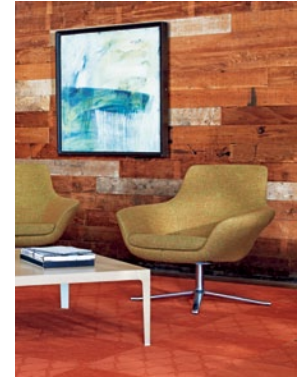

# BOB

PearsonLloyd, Germany

coalesse®

---

**Business-like with  
a warm embrace.**  
Bob is a well-crafted beauty  
that's comfortable and  
convivial. It enjoys careful  
detailing and is equally suited  
to home or office.

————— As the lines between work and life blur,  
the Bob collection bridges the gap. It can easily  
transition from the boardroom to the family room.

————— Bob is designed for the modern home  
or professional space. Available in a wide selection  
of fabrics and leather options, Bob's elegant, yet  
contemporary flair will complement almost any decor.

**Details**

**Dimensions**

1. Lounge with headrest:  
34.25"D 35"W 41.25"H
2. Lounge:  
34.25"D 35"W 31.75"H
3. Guest chair:  
25.25"D 27.25"W 29.75"H
4. Ottoman:  
18.5"D 19.75"W 15.25"H
5. Dining table:  
24", 30", 36", 42"Dia 29"H
6. Occasional tables:  
24", 30", 36", 42"Dia 15.75"H