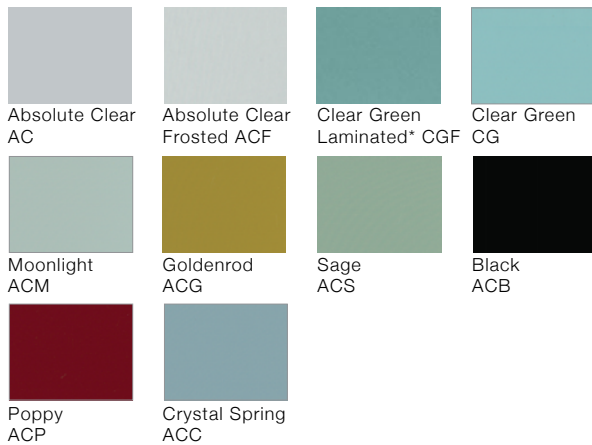

**Surface Materials**

**Seating:**

All approved Maharam, DesignTex and Select Luna graded-in and COM. Elmo leathers and COL.

**Tables:**

Available in Coalesse glass selections

**Product Features**